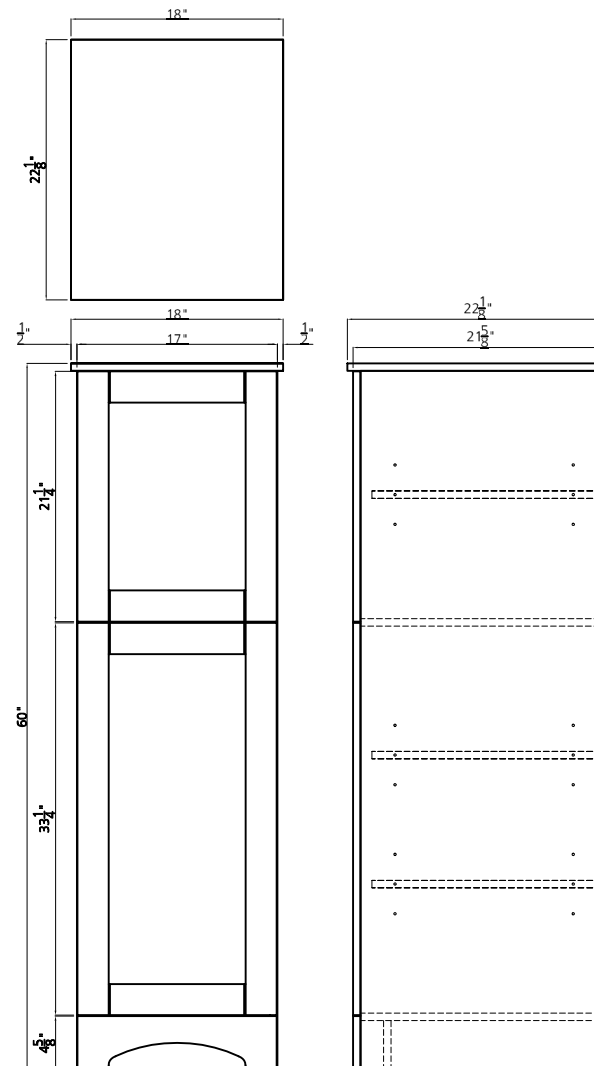

## 18" LINEN CABINET

SKU # 605-4622  
18"W x 60"H x 19-1/8"D

## 18" LINEN CABINET

SKU # 605-4633  
18"W x 60"H x 22-1/16"D

\* Please send the images of the sticker which is pasted behind the door for replacement part reference.

18" Brighton linen cabinet